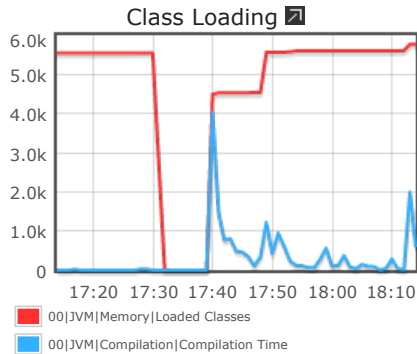

Memory

Threads

Clustering