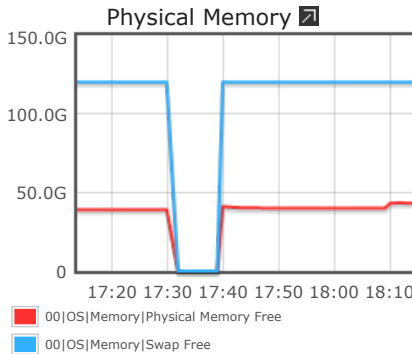

Memory

Threads

Clustering