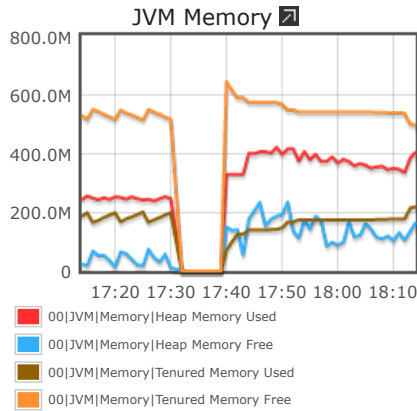

Memory

Threads

Clustering