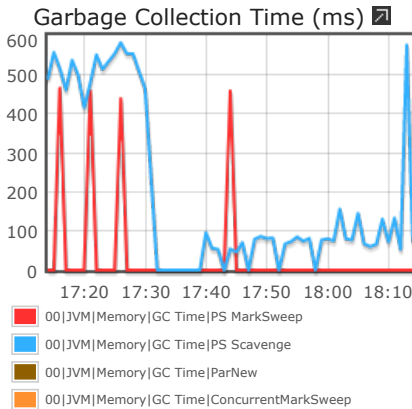

Memory

Threads

Clustering